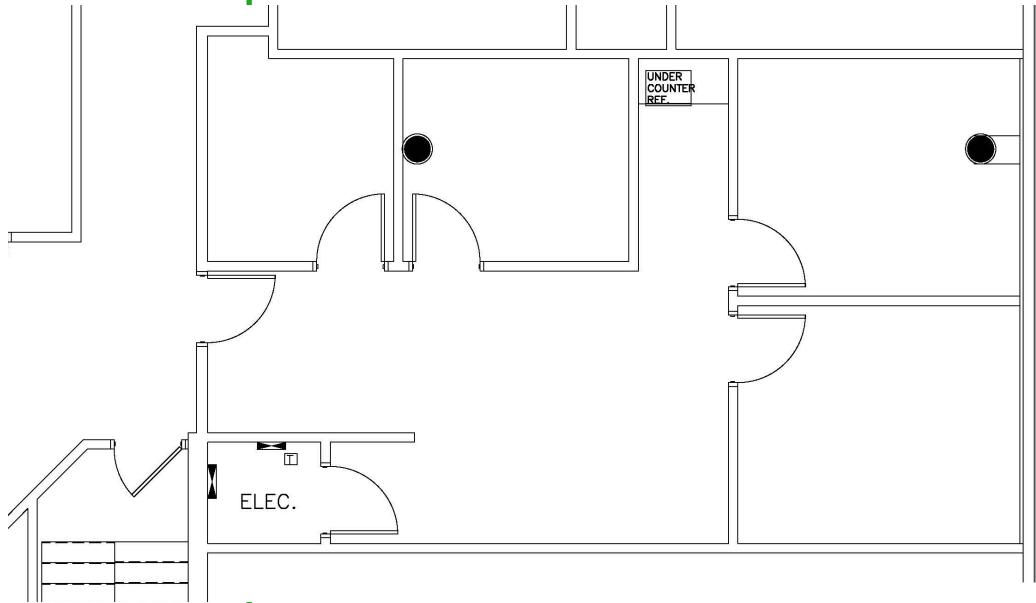

SUITE 205

928^{SF}

- Four (4) private offices
- Open work area
- Storage/Electrical closet

Scan to view
360° tour.