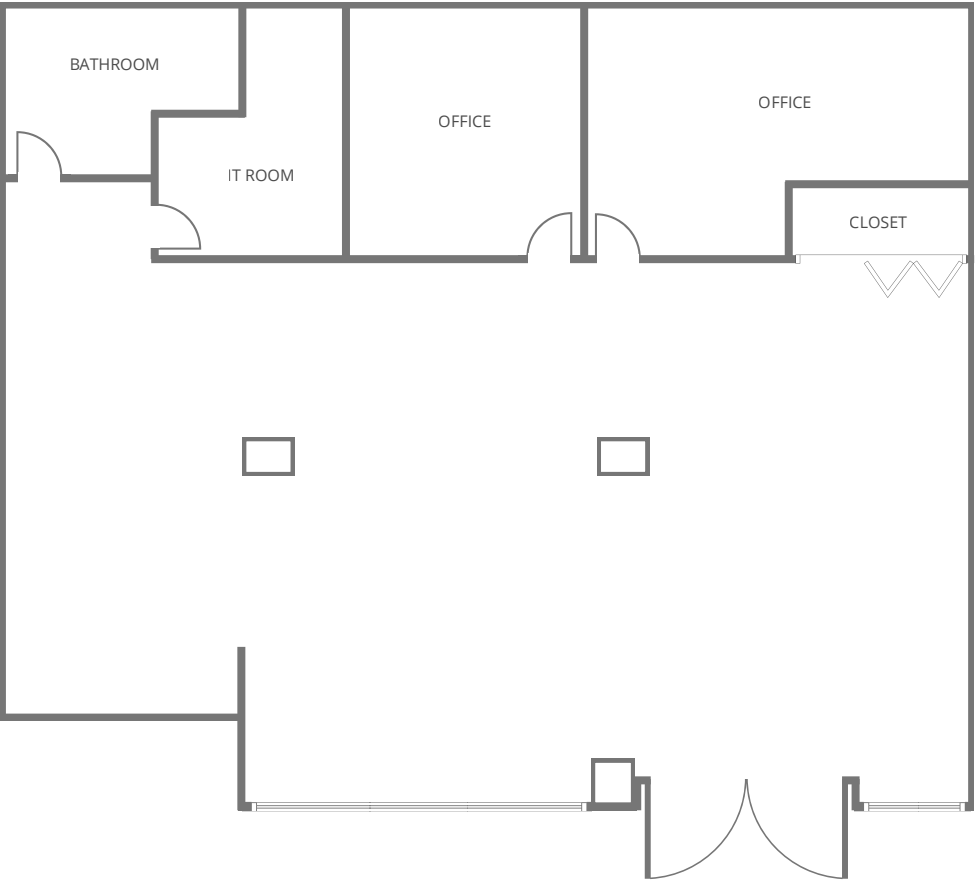

1ST FLOOR | 1,800 SF

- ✓ Previously used as gallery space
- ✓ Private Office: 2
- ✓ Private Restroom: 1

- ✓ Modern finishes
- ✓ Abundant natural light
- ✓ Available: Immediately