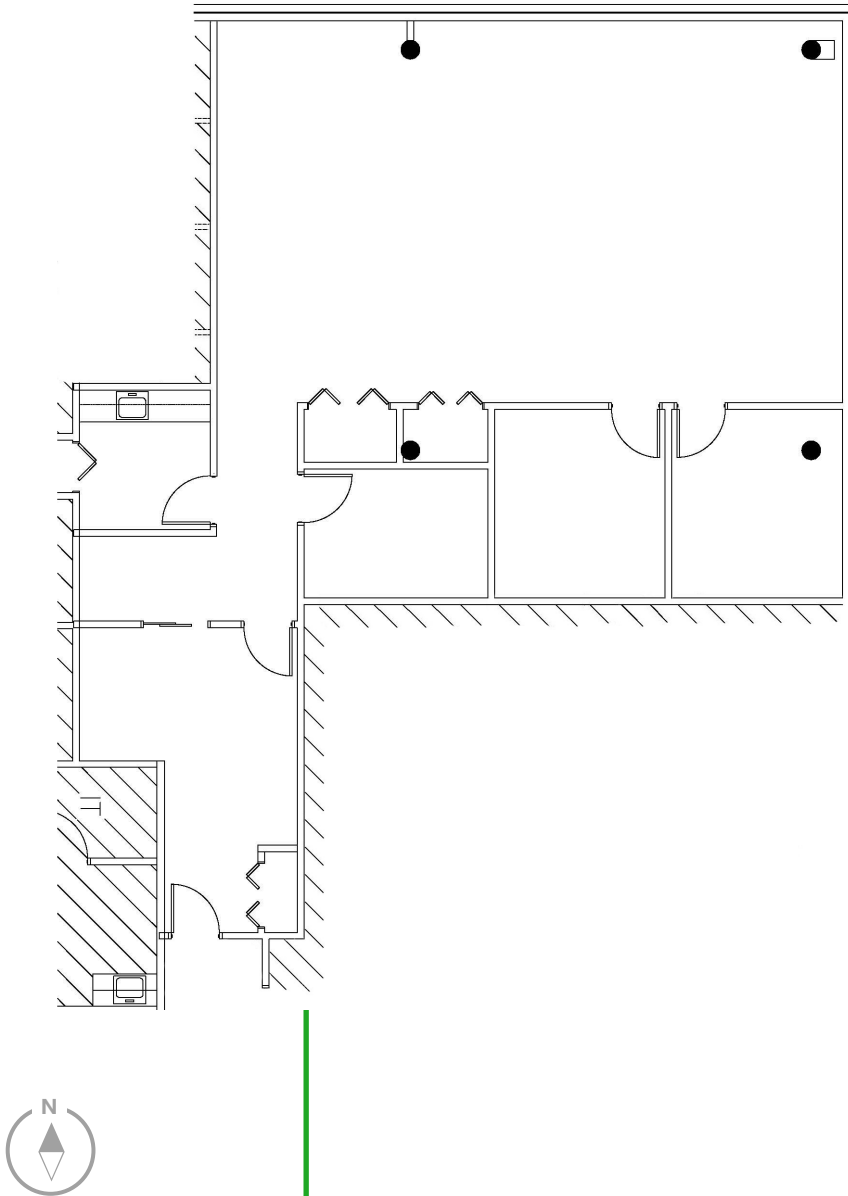

SUITE 106

2,109 SF

- New LED lighting & ceiling tiles
- Corner office with generous natural light
- Three (3) private offices
- Open/workstation area
- Reception area
- Kitchenette
- Closets/storage

Scan to view
360° tour.