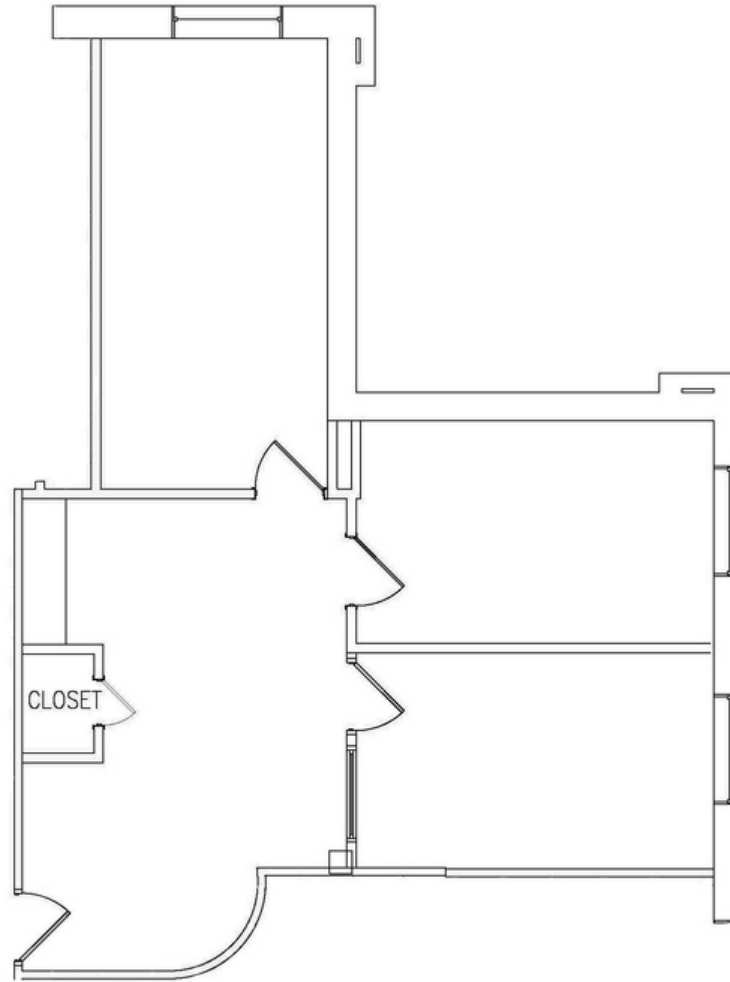

# Suite 308 | 1,092 sf

- Available 03/01/2024
- Three (3) private offices
- Reception area
- LED lighting throughout