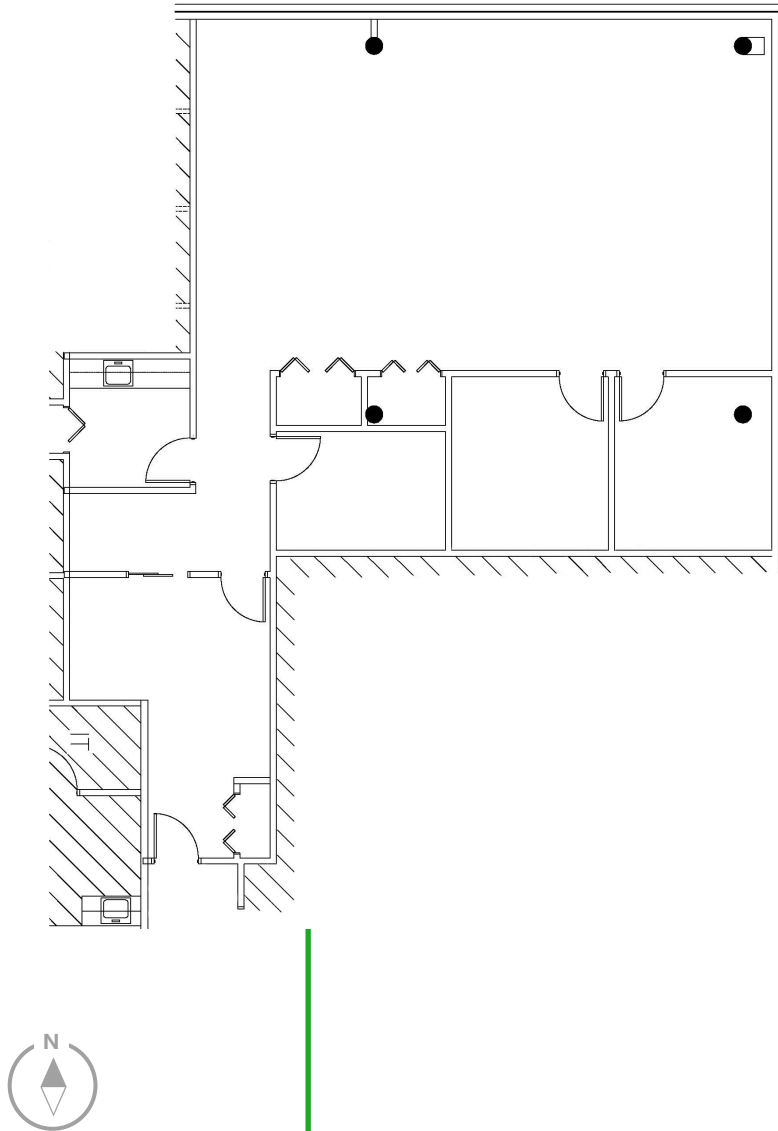

# SUITE 106

Scan to view  
360° tour.

2,109 SF

- New LED lighting & ceiling tiles
- Corner office with generous natural light
- Three (3) private offices
- Open/workstation area
- Reception area
- Kitchenette
- Closets/storage