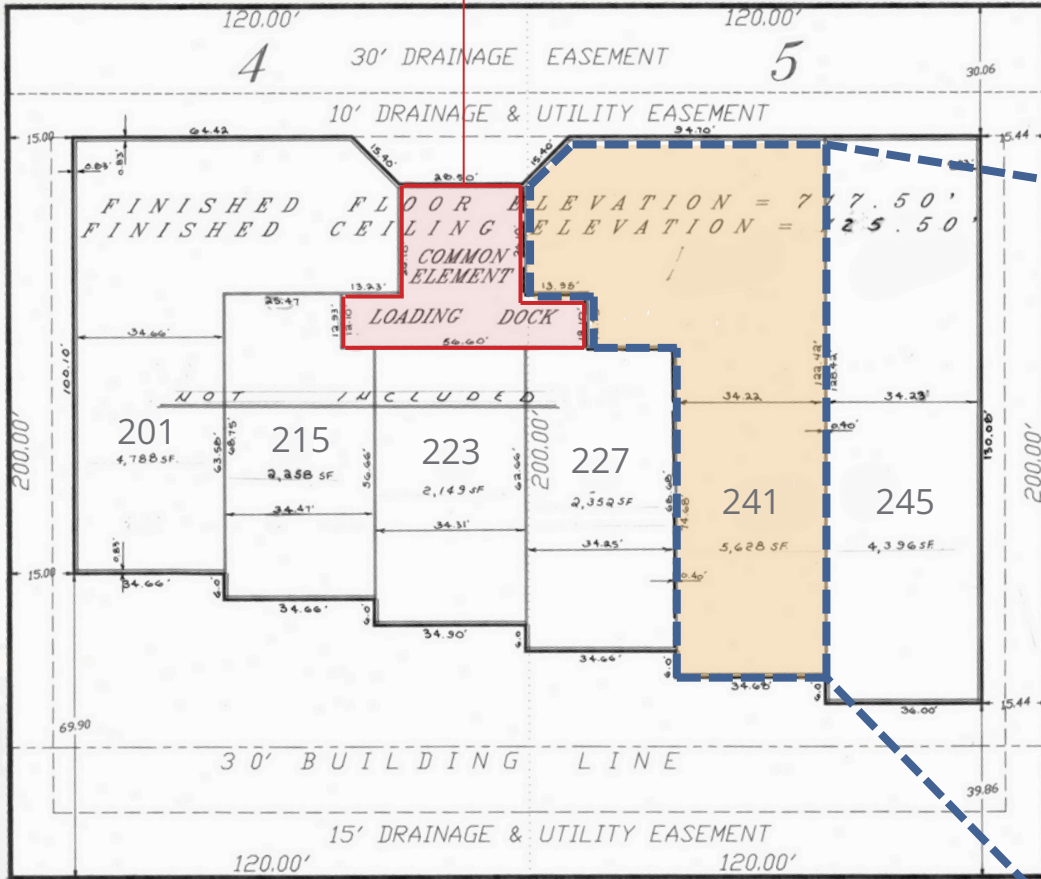

SHARED LOADING DOCK

## UNIT 241 | 5,628 SF SPACE PLAN