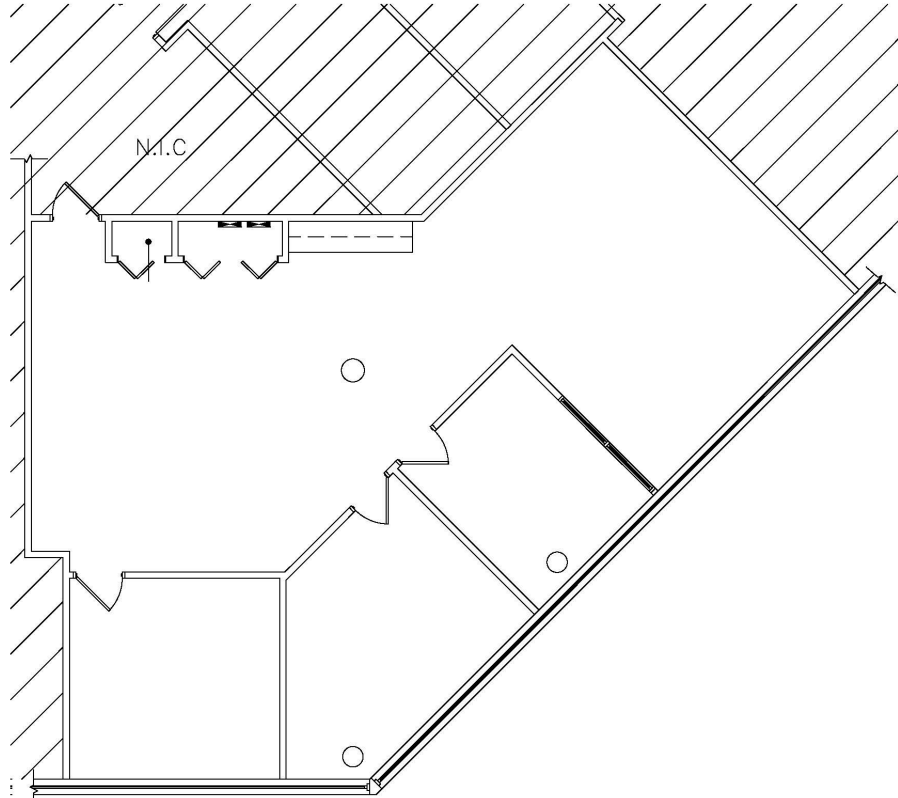

# SUITE 202

Scan to view  
360° tour.

## 1,813 SF

- Three (3) private offices
- Large open office areas
- Closets/storage