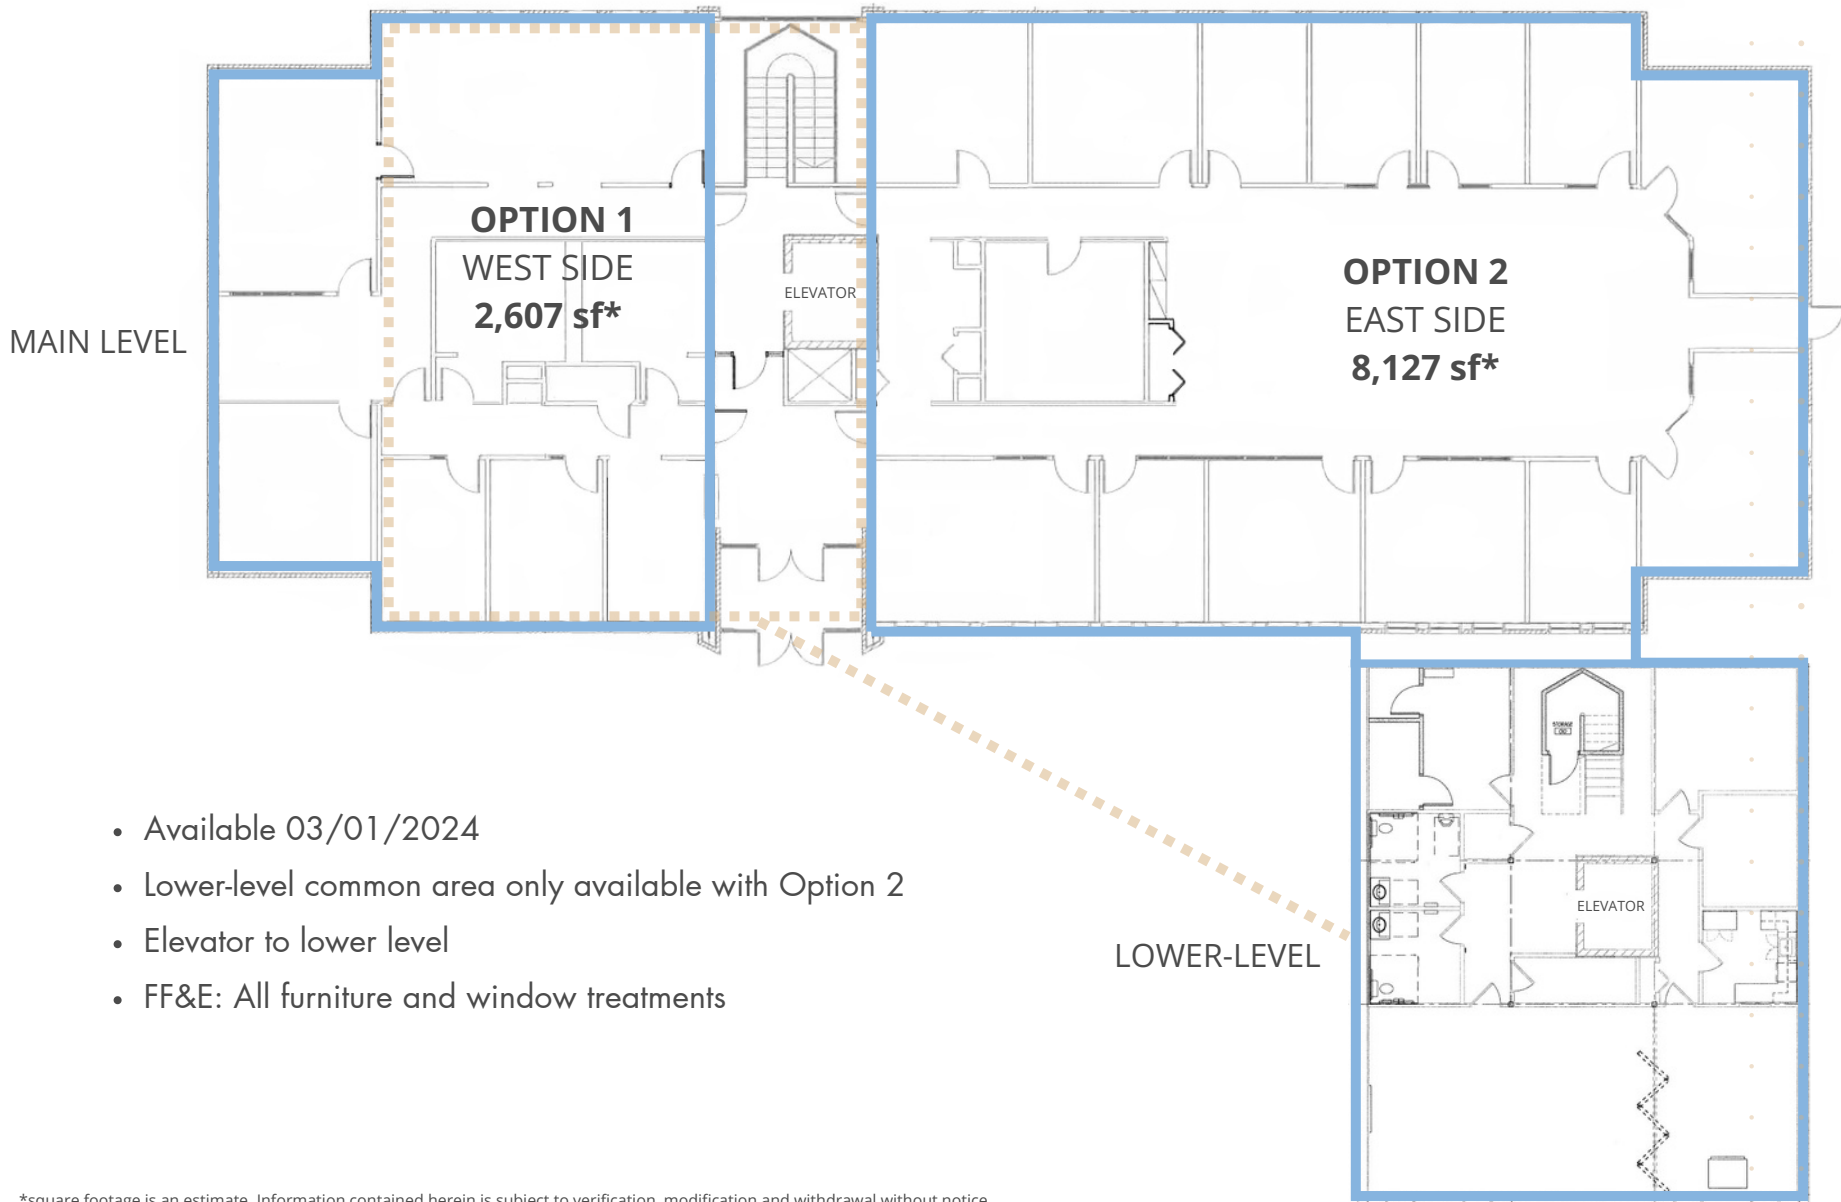

Space Available

2,607 - 10,734 sf*

- Available 03/01/2024
- Lower-level common area only available with Option 2
- Elevator to lower level
- FF&E: All furniture and window treatments

*square footage is an estimate. Information contained herein is subject to verification, modification and withdrawal without notice.