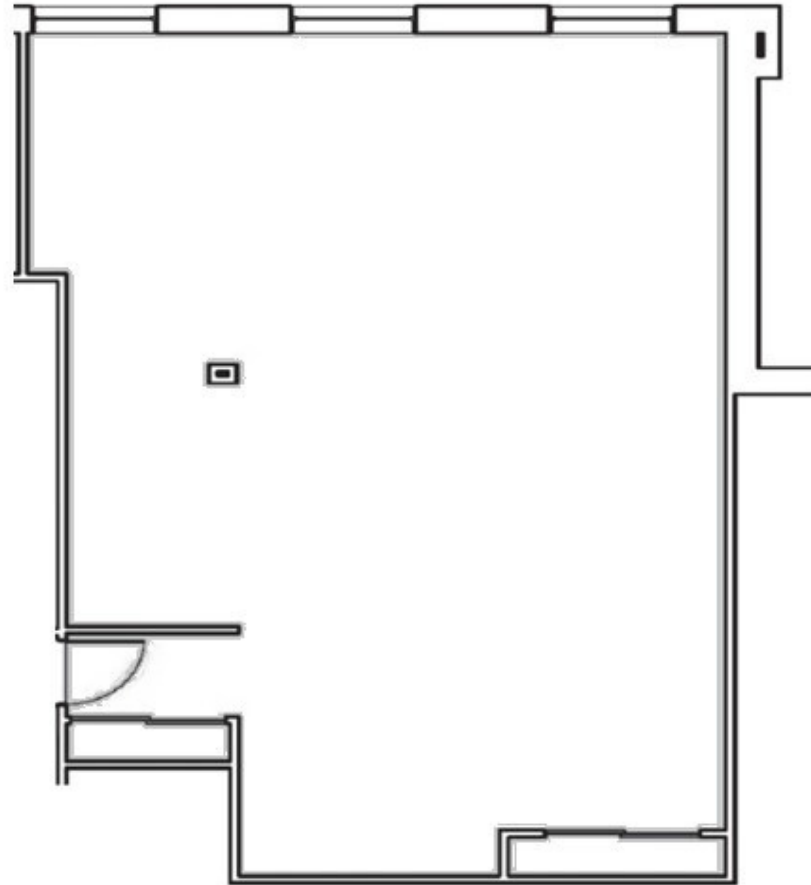

Suite 110 | 1,461 sf

- Available immediately
- View of pond w/ fountain
- LED lighting throughout