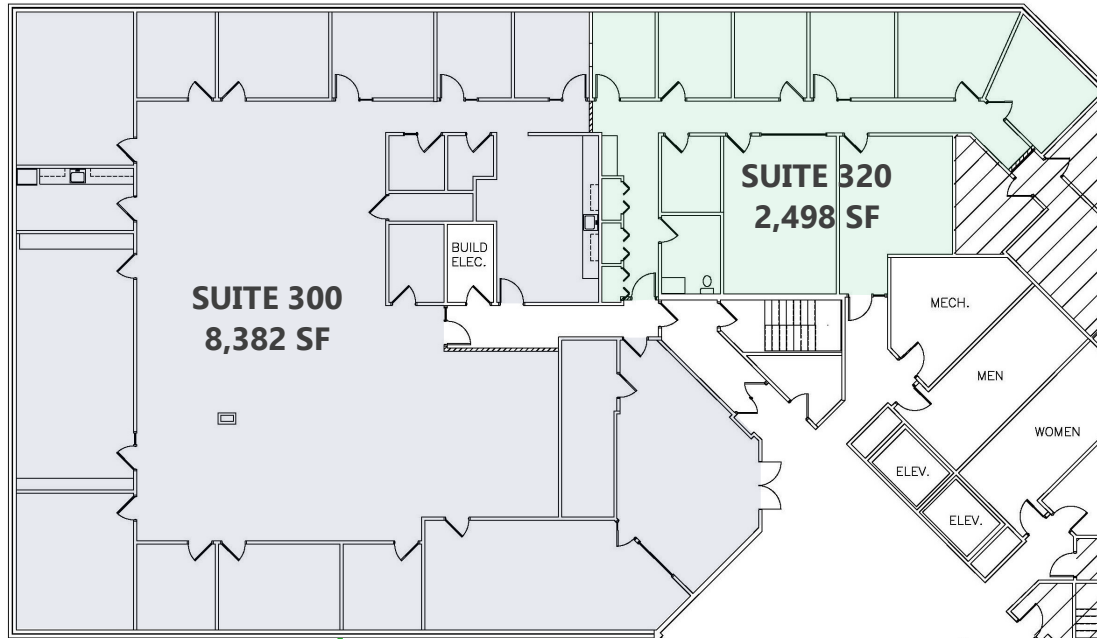

SUITE 300

DEMISED

Scan to view
360° tour.

2,498 - 8,382 SF

- Eighteen (18) private offices
- Two (2) Group Rooms
- Two (2) Large Conference Rooms
- Two (2) kitchens
- Top of Building Signage
- Upgraded finishes throughout
- Private restroom