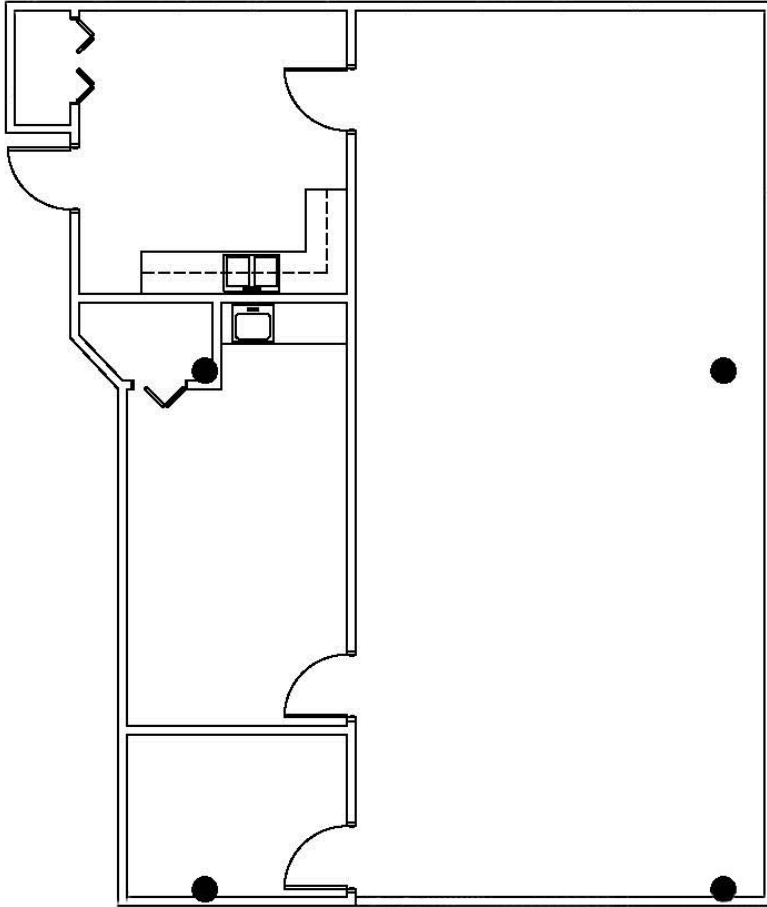

# SUITE 304

Scan to view  
360° tour.

1,616 SF

- One (1) private office
- One (1) conference room
- Open/workstation area
- Kitchen
- Closets/storage