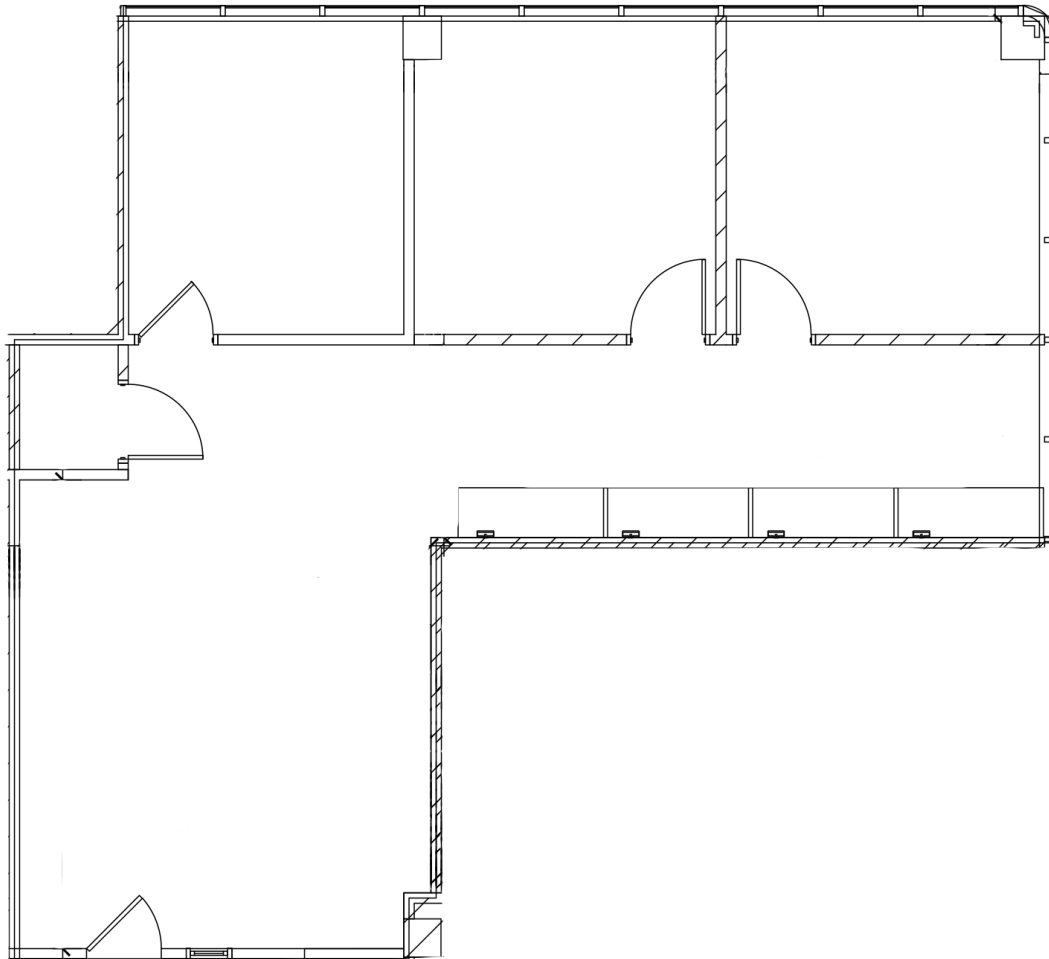

SUITE 220

1,389 +/- SF

# FLOOR PLAN

- Available 07/01/2025
- Highly improved space
- Multiple private offices
- Reception/waiting area

Scan to view  
360° tour.